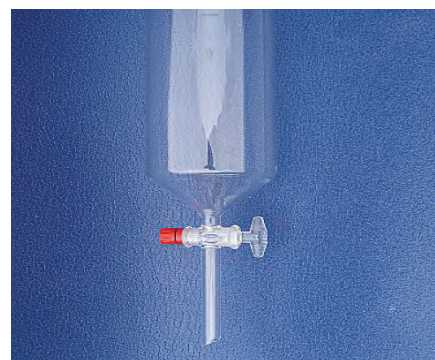

Funnels, dropping, open top, cylindrical, glass stopcock

Cat. No.	Capacity, ml
FD/52002	25
FD/52003	50
FD/52004	100

FD/52003

Funnels, dropping, stoppered, cylindrical, glass stopcock

Cat. No.	Capacity, ml
Ungraduated	
FD/12202	50
FD/12204	100
FD/12206	250
FD/12208	500
FD/12210	1000

FD/12210

Funnels, dropping, stoppered, cylindrical, PTFE stopcock, ungraduated

Cat. No.	Capacity, ml
FD/12302	50
FD/12304	100
FD/12306	250
FD/12308	500
FD/12310	1000

FD/12314