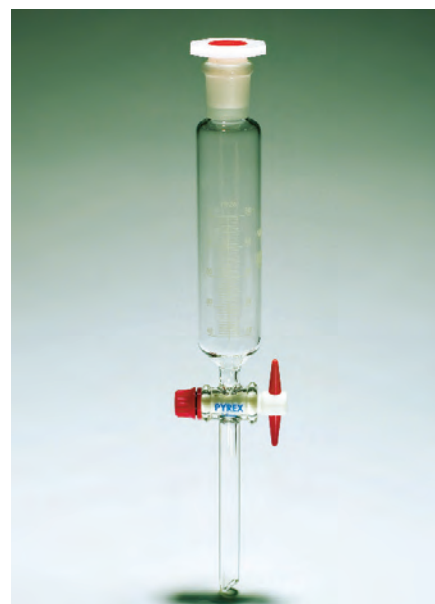

Funnels, dropping, open top, cylindrical, glass stopcock

Cat. No.	Capacity, ml
FD/52002	25
FD/52003	50
FD/52004	100

FD/52003

Funnels, dropping, stoppered, cylindrical, glass stopcock

Cat. No.	Capacity, ml
Ungraduated	
FD/12202	50
FD/12204	100
FD/12206	250
FD/12208	500
FD/12210	1000

FD/12210

Funnels, dropping, stoppered, cylindrical, PTFE stopcock, ungraduated

Cat. No.	Capacity, ml
FD/12302	50
FD/12304	100
FD/12306	250
FD/12308	500
FD/12310	1000

FD/12314